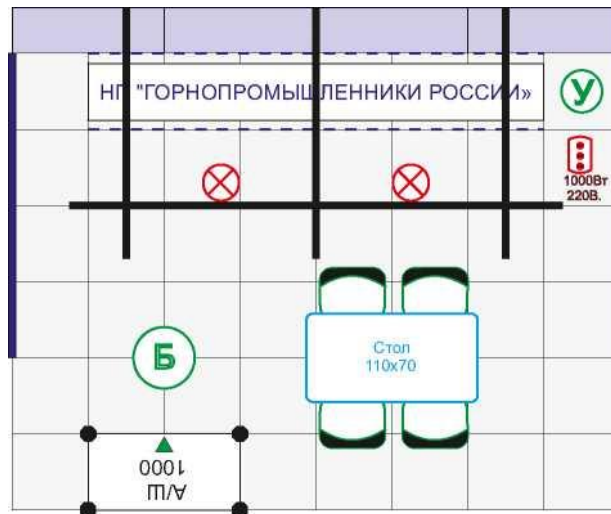

# Standard linear stand 12 sq m

Wall panel 1000*3500*300	4
Transverse panel 1000*2500	4
Carpeting, sq m	12
Truss-based spot light fixture	2
Fascia panel on stand's back wall	1
Socket X3 1 kW	1
Table 110x70	1
Padded-seat chair (chrome-plated)	4
Bar stool	1
Radial (corner) reception desk	1
Wastepaper basket	1