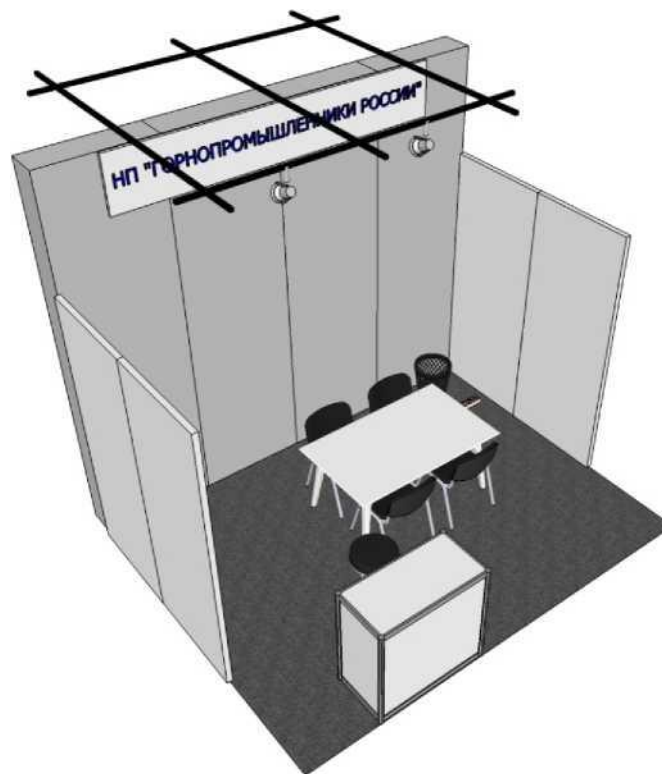

# Standard linear stand 12 sq m

Wall panel 1000*3500*300	4
Transverse panel 1000*2500	4
Carpeting, sq m	12
Truss-based spot light fixture	2
Fascia panel on stand's back wall	1
Socket X3 1 kW	1
Table 110x70	1
Padded-seat chair (chrome-plated)	4
Bar stool	1
Radial (corner) reception desk	1
Wastepaper basket	1