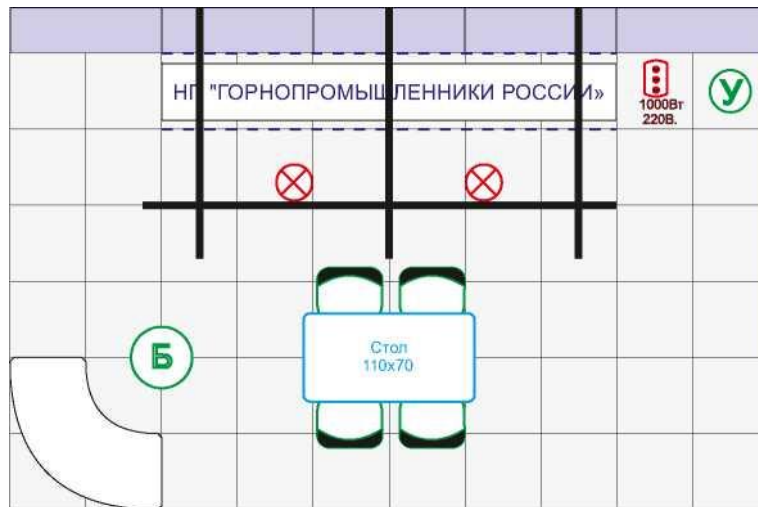

Standard corner stand 15 sq m

Wall panel 1000*3500*300	5
Transverse panel 1000*2500	2
Carpeting, sq m	15
Truss-based spot light fixture	2
Fascia panel on stand's back wall	1
Socket X3 1 kW	1
Table 110x70	1
Padded-seat chair (chrome-plated)	4
Bar stool	1
Radial (corner) reception desk	1
Wastepaper basket	1