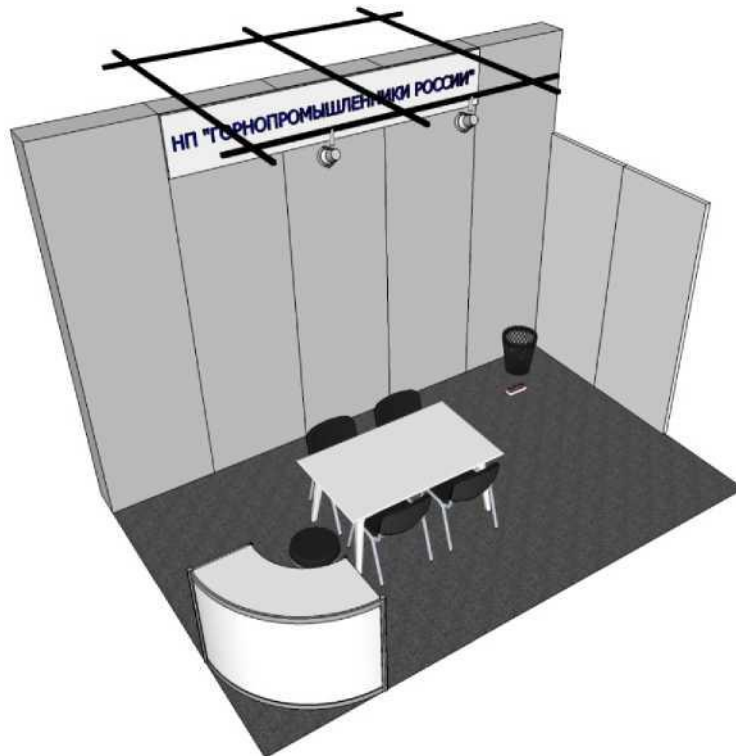

Standard corner stand 15 sq m

Wall panel 1000*3500*300	5
Transverse panel 1000*2500	2
Carpeting, sq m	15
Truss-based spot light fixture	2
Fascia panel on stand's back wall	1
Socket X3 1 kW	1
Table 110x70	1
Padded-seat chair (chrome-plated)	4
Bar stool	1
Radial (corner) reception desk	1
Wastepaper basket	1