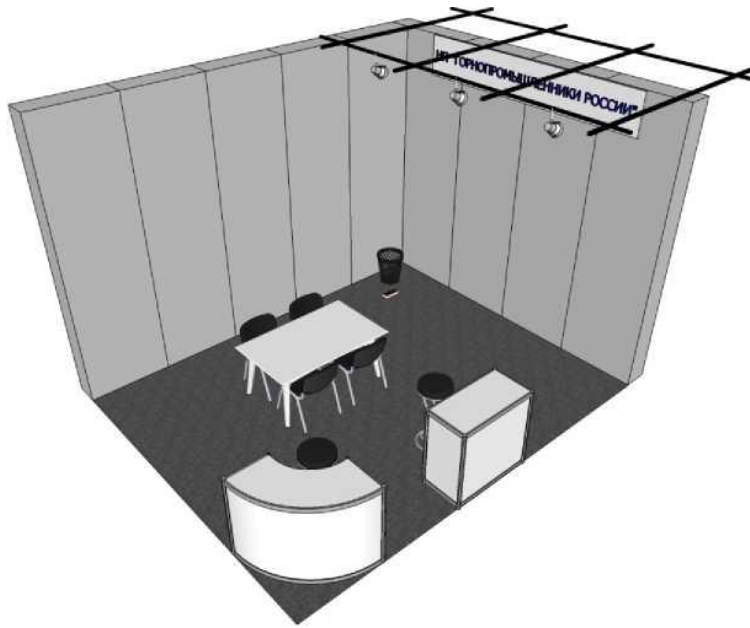

Premium corner stand 20 sq m. Option 1

Wall panel 1000*3500*300	9
Rotating column 300*3500*300	1
Carpeting, sq m	20
Truss-based spot light fixture	3
Fascia panel on stand's back wall	1
Socket X3 1 kW	1
Table 110x70	1
Padded-seat chair (chrome-plated)	4
Bar stool	2
Linear reception desk	1
Radial (corner) reception desk	1
Wastepaper basket	1