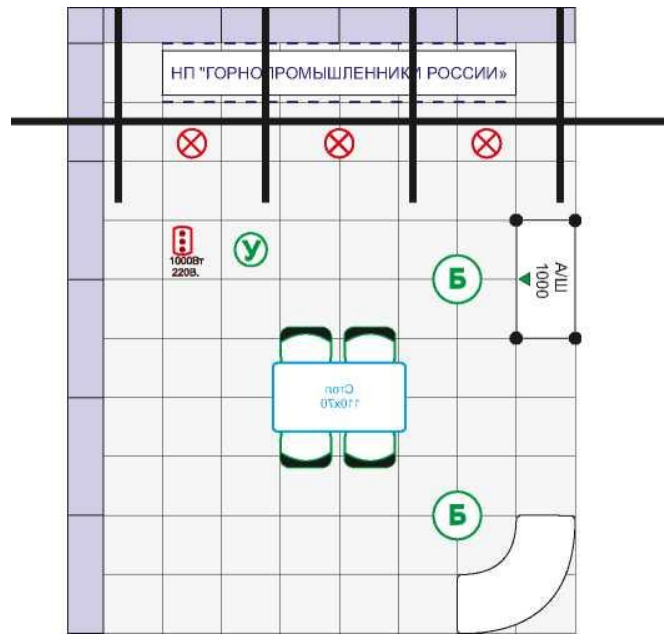

Premium corner stand 20 sq m. Option 1

Wall panel 1000*3500*300	9
Rotating column 300*3500*300	1
Carpeting, sq m	20
Truss-based spot light fixture	3
Fascia panel on stand's back wall	1
Socket X3 1 kW	1
Table 110x70	1
Padded-seat chair (chrome-plated)	4
Bar stool	2
Linear reception desk	1
Radial (corner) reception desk	1
Wastepaper basket	1