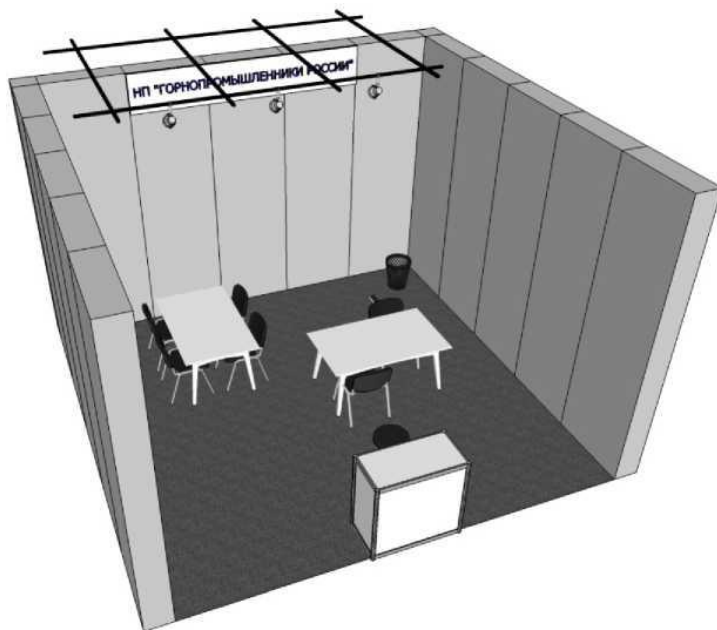

Premium linear stand 25 sq m

Wall panel 1000*3500*300	15
Rotating column 300*3500*300	2
Carpeting, sq m	25
Truss-based spot light fixture	3
Fascia panel on stand's back wall	1
Socket X3 1 kW	1
Table 110x70	2
Padded-seat chair (chrome-plated)	6
Bar stool	1
Linear reception desk	1
Wastepaper basket	1