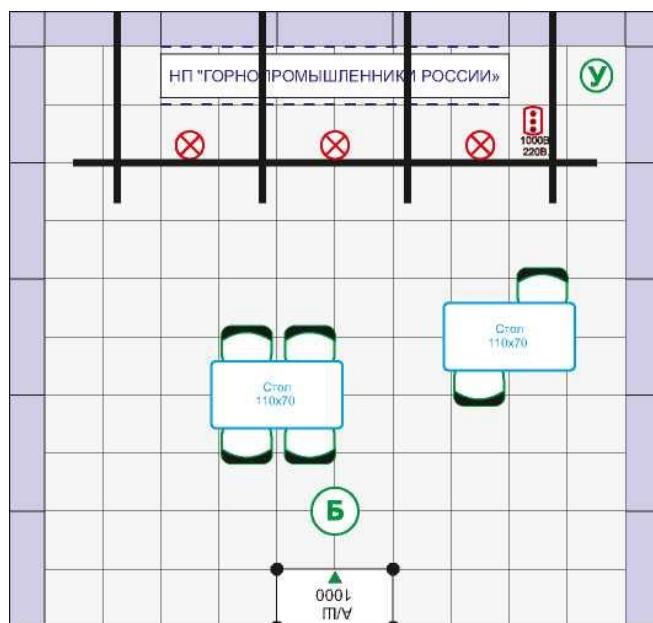

Premium linear stand 25 sq m

Wall panel 1000*3500*300	15
Rotating column 300*3500*300	2
Carpeting, sq m	25
Truss-based spot light fixture	3
Fascia panel on stand's back wall	1
Socket X3 1 kW	1
Table 110x70	2
Padded-seat chair (chrome-plated)	6
Bar stool	1
Linear reception desk	1
Wastepaper basket	1